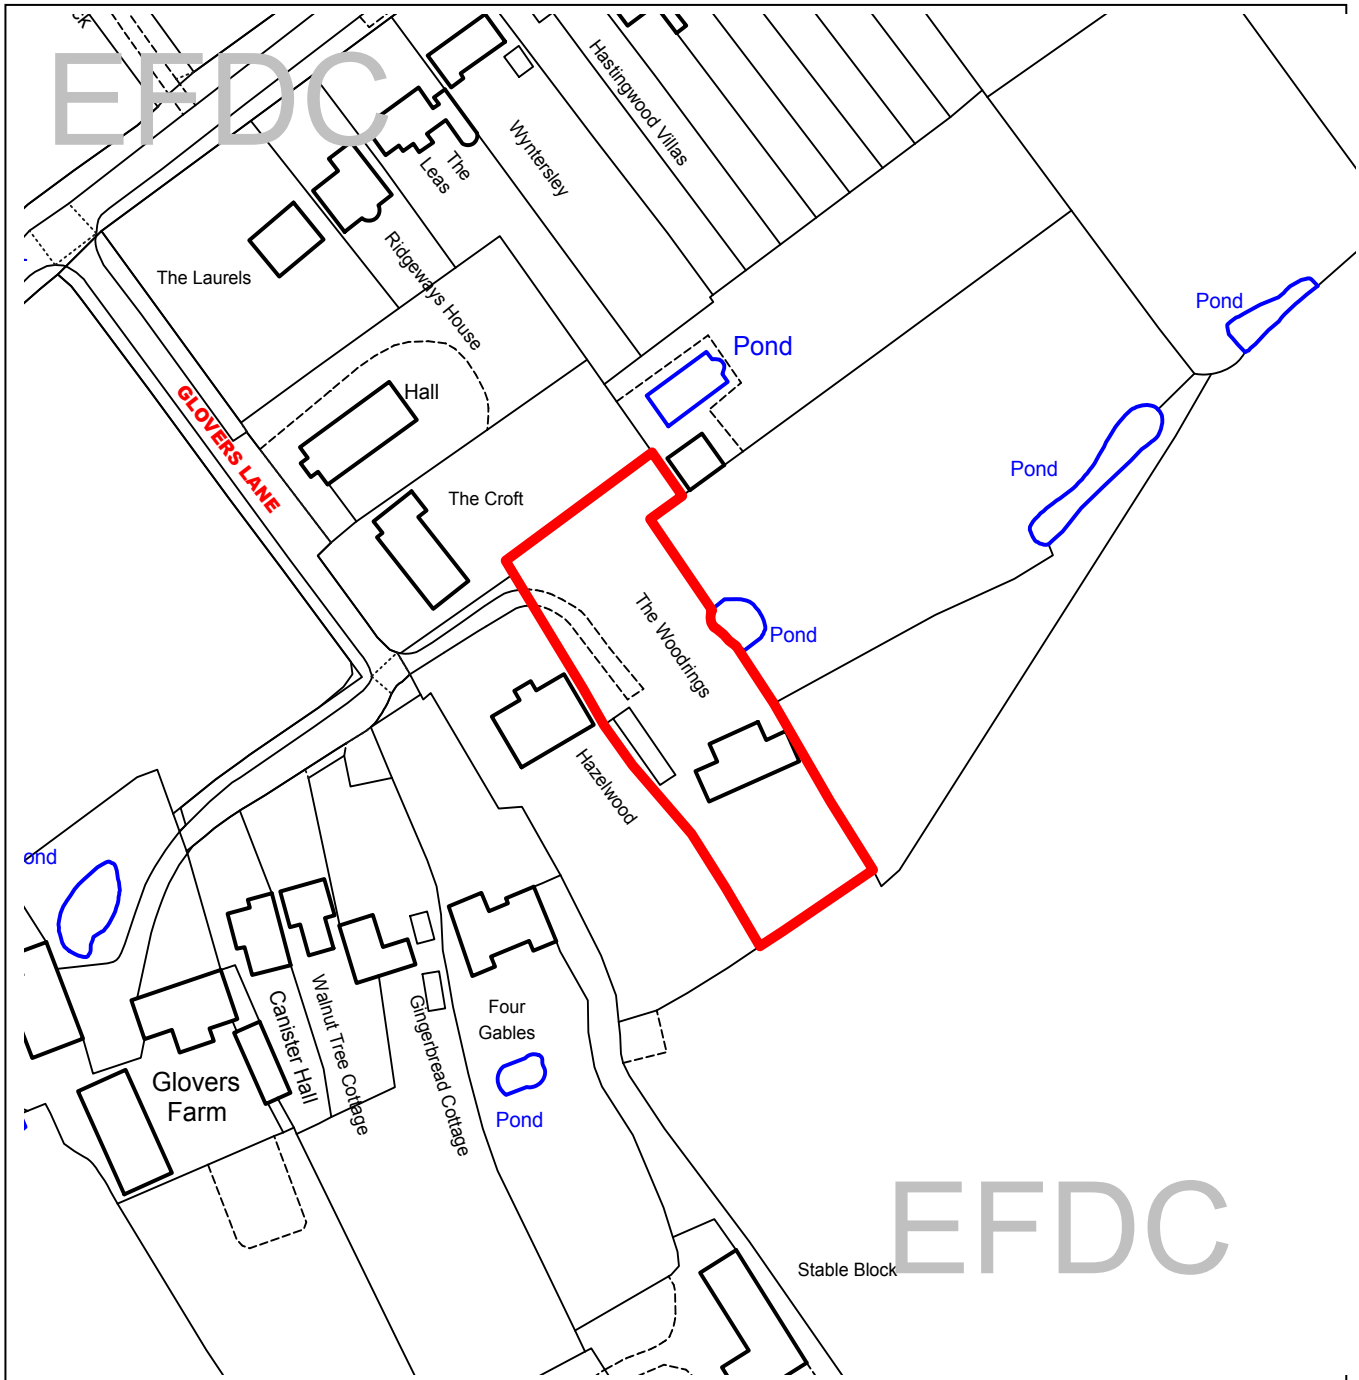

Epping Forest District Council

Agenda Item Number 9

Unauthorised reproduction infringes
 Crown Copyright and may lead to
 prosecution or civil proceedings.

Contains Ordnance Survey Data. ©
 Crown Copyright 2013 EFDC License No:
 100018534

Contains Royal Mail Data. © Royal Mail
 Copyright & Database Right 2013

Application Number:	EPF/2573/16
Site Name:	Woodings, Glovers Lane, Hastingwood, North Weald, CM17 9LA
Scale of Plot:	1/1250